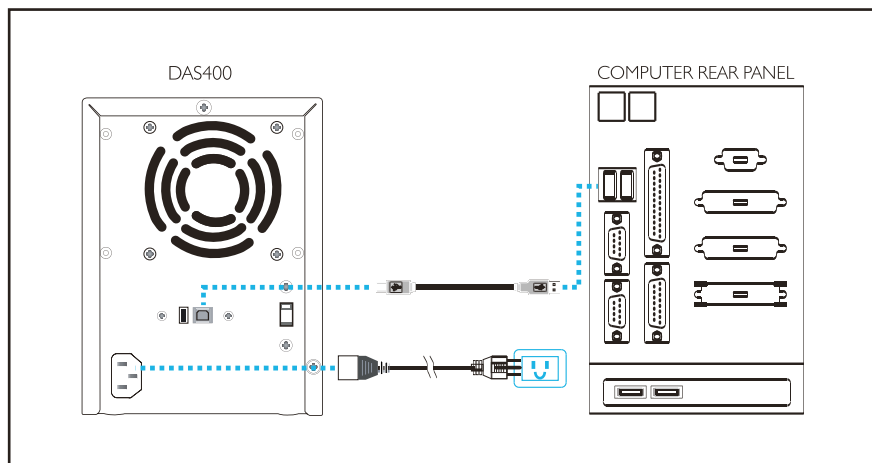

## DAS400

4 bay direct attached storage

This 4 bay DAS (Direct Attached Storage) device simply connects to your PC via its fast USB2 connection, allowing the user to simply expand their storage capacity. You can combine 4 different sized HDD's to create one big storage tank or you can access each HDD as an individual drive. Smart power off ensures the drive shuts down once your PC is off. 4 way directional venting and 80mm quiet fan ensures maximum cooling. It supports up to four SATA 3Gb/s drives (not included) which can be easily installed without the need for a screwdriver.

### HARDWARE CONNECTION DIAGRAM

Dimensions :

GW : 3.1Kgw  
Width : 135mm  
Height : 180mm  
Depth : 255mm

### features

- Big Storage Capability
- Very Quiet Operation
- Ideal for Data, Photos and Video
- Combine Mode to Maximise Capacity
- SATA Drives only
- Supports USB2.0
- 4 Bay Compact Form Factor
- High Quality Power Supply