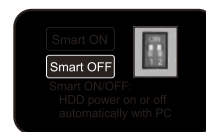

4 Way Venting

Directional
Venting For
Maximum Cooling

Smart ON/OFF

Change Modes
Via Dip Switch