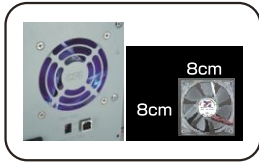

Quiet 8cm fan

Quiet 8cm fan
with blue LED