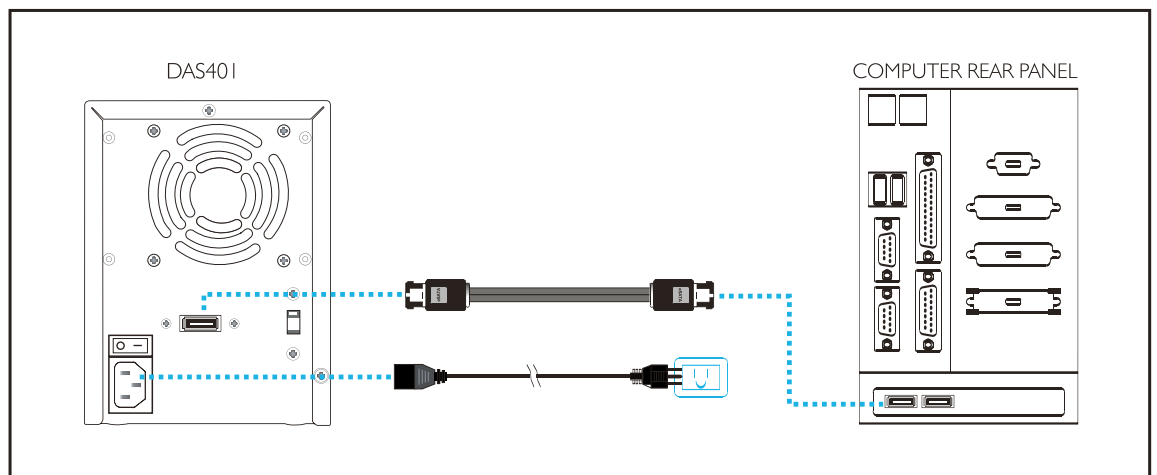

edgestore

DAS401

4 bay storage with RAID & eSATA

The DAS401 is a compact RAID tower utilising the latest SATA II port feature, where one single eSATA cable connects to four 3Gbps SATA II hard drives. Designed with easy installation in mind, the trayless DAS401 allows instant installation by simply inserting the hard drives after opening the protective ventilating cover. The unit supports JBOD and Spanning modes for instant storage expansion. It also supports RAID 0,1,0+1,5,5+spare via included software utility, for high performance and hard drive redundancy. The package includes a 2-port eSATA PCIe card at no additional cost, which allows the connection between two DAS401 units (up to 8 hard drives) using only two cables.

DAS401

4 bay storage with RAID & eSATA

SATA HDD SUPPORT

3.5" SATA HDD
Easy Cable-less
Installation

Quiet 8cm fan

Quiet 8cm fan
with blue LED

4 Way Venting

Directional
Venting For
Maximum Cooling

Port-Multiplier

Simple one cable
connection

features

- Ideal for Expert Users
- Very Quiet Operation
- Raid Backup - 0, 1, 5 & 10
- Combine Mode to Maximise Capacity
- SATA Drives only
- Supports eSATA
- 4 Bay Compact Form Factor
- With dedicated eSATA PCI Card
- High Quality Power Supply

HARDWARE CONNECTION DIAGRAM

Dimensions :

GW : 3.1Kgw
Width : 135mm
Height : 180mm
Depth : 255mm

SYSTEM REQUIRMENT

- IBM PC/AT Compatible, iMac, Mac mini, Mac Pro, Macbook, Macbook Pro, G5, Power Macintosh, eMac, iMac, PowerBook G4, iBook G4, Windows 2000/ XP/ Vista/ Server 2003, Mac OS X 10.3.